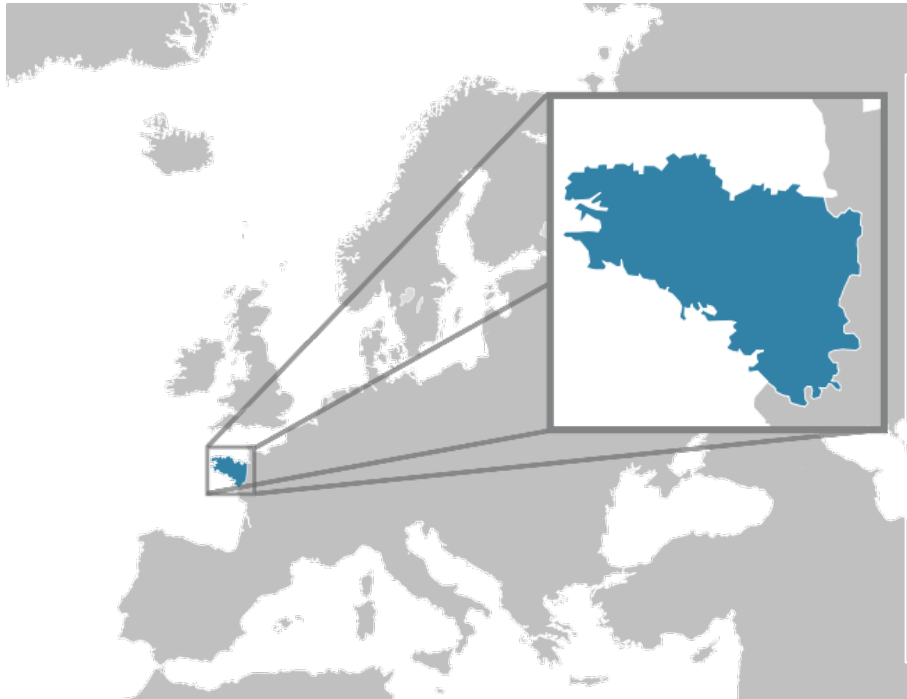

# France

*Our president Emmanuel Macron*

Total area:  
34,023 km<sup>2</sup>  
Population:  
4,550,418

# LORIENT

# In Breton : AN ORIENT